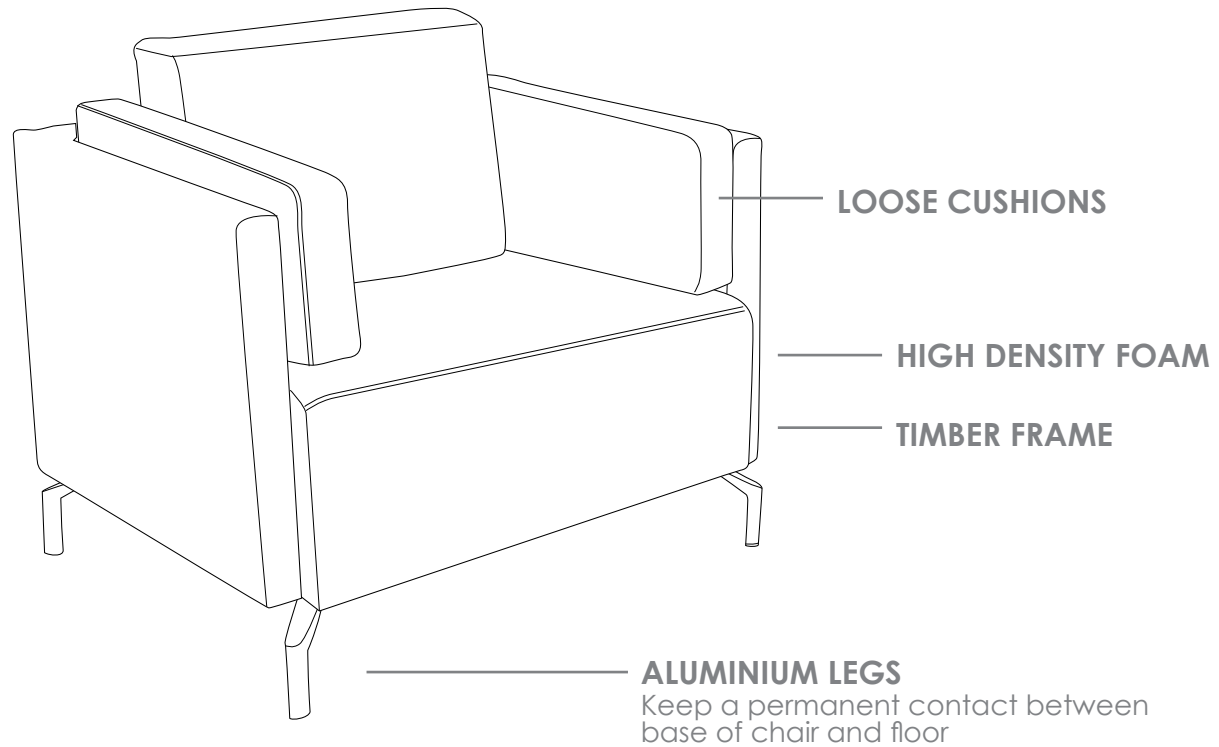

SHELL

FEATURES

- » Australian made
- » Available in 1 or 2 seater (custom size available, please contact office)
- » High density foam
- » Loose cushions upholstered both sides
- » Timber frame
- » Aluminium legs
- » Available in local fabrics (two tone available, please contact office)
- » Optional frame or base colour (please allow 5 more days)
- » Suitable for indoor use
- » 5 year warranty
- » Weight limit for 1 seater is 130kg
- » Weight limit for 2 seater is 260kg

INDOOR USE ONLY

✗ Do not use as a step ladder

SHELL-1S

SHELL-1SH

SHELL-2S

SHELL-2SH

SHELL SOFT SEATING

SHELL-1S