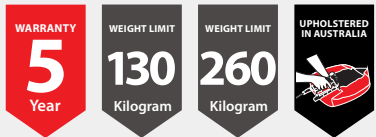

SHELL

FEATURES

- » Australian made
- » Available in 1 or 2 seater (custom size available, please contact office)
- » High density foam
- » Loose cushions upholstered both sides
- » Timber frame
- » Aluminium legs
- » Available in local fabrics (two tone available, please contact office)
- » Optional frame or base colour (please allow 5 more days)
- » Suitable for indoor use
- » 5 year warranty
- » Weight limit for 1 seater is 130kg
- » Weight limit for 2 seater is 260kg