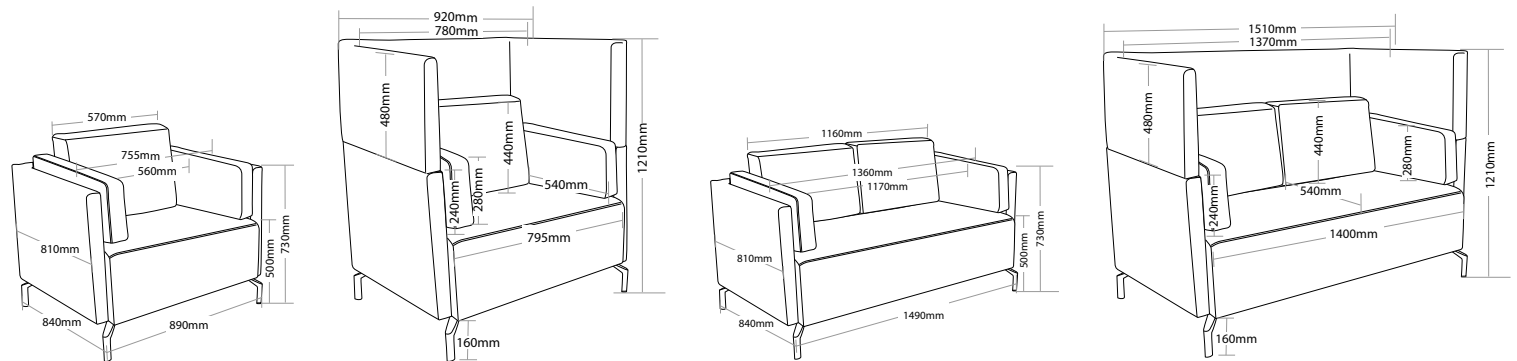

SHELL

FEATURES

- » Australian made
- » Available in 1 or 2 seater (custom size available, please contact office)
- » High density foam
- » Loose cushions upholstered both sides
- » Timber frame
- » Aluminium legs
- » Available in local fabrics (two tone available, please contact office)
- » Optional frame or base colour (please allow 5 more days)
- » Suitable for indoor use
- » 5 year warranty
- » Weight limit for 1 seater is 130kg
- » Weight limit for 2 seater is 260kg

INDOOR USE ONLY

✗ Do not use as a step ladder

SHELL-1S

SHELL-1SH

SHELL-2S

SHELL-2SH

SHELL SOFT SEATING

SHELL-1S